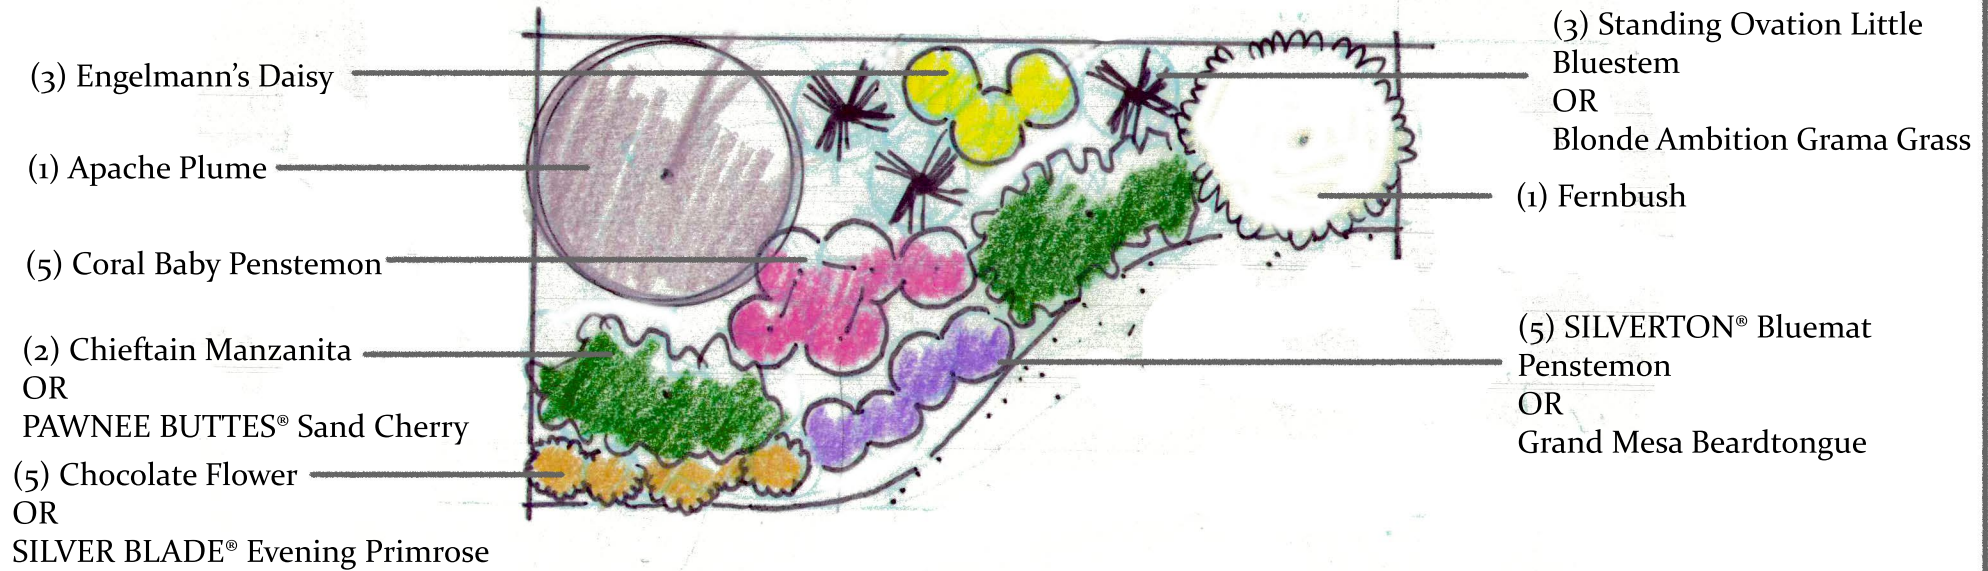

Plant Select®  
plant smarter

DENVER BOTANIC  
GARDENS

Designed by: Annie Barrow  
Manager, Horticulture Outreach Programs  
annie.barrow@botanicgardens.org

## NATIVE PLANTING DESIGN

Exposure: Full Sun  
SCALE 1/4"=1'

## NATIVE PLANTING DESIGN 10' x 16'

This native plant design offers an urban landscape plan feel utilizing plants native to Colorado plus one plant (Fernbush) that is native to states west of CO.