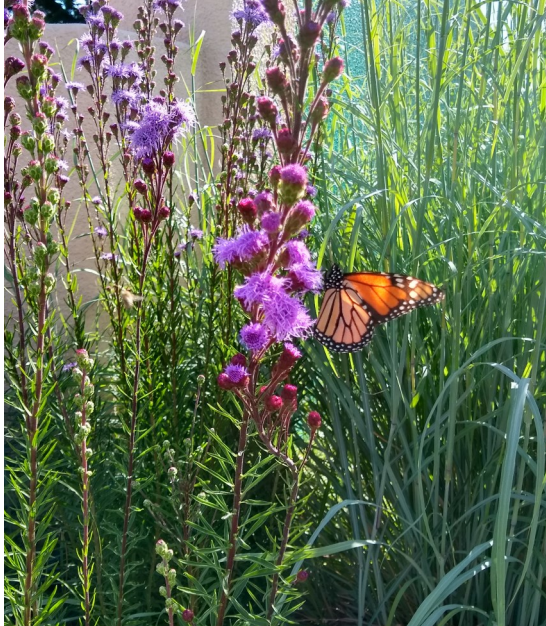

Plant Select®
plant smarter

BLAZING STAR meadow gayfeather

Liatris ligulistylis

Height: 1.5 - 3'

Width: 18"

This native is a calling card for hummingbirds, native bees and many butterflies, especially Monarchs! It is tolerant of heat, humidity and drought and pairs well with other prairie plants.